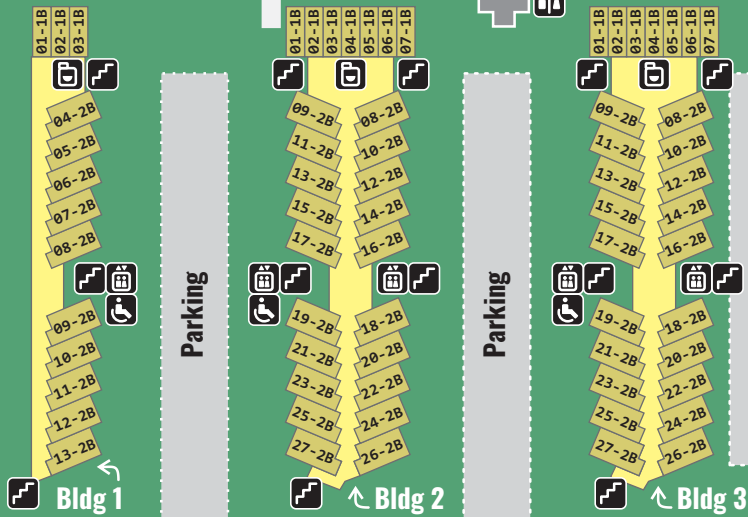

- STAIRS
- ELEVATOR
- ACCESSIBLE ENTRY
- RESTROOMS
- LAUNDRY

Help preserve our dunes.
Use beachwalks provided.
Leave only footprints.

GSP WAYFINDER: Where's my condo?

Condo numbering generally combines the building, the floor and a two-digit unit number. For example, 3218 is in Building 3, 2nd floor, unit 18.

NOTE: Plantation Palms units start with 6. Plantation West / Resort Conference Centre units start with 1 and end in numbers 31 through 70.

On this map, the unit number and the unit size are displayed.

SS: SunSuite • 1B: 1 Bedroom • 2B: 2 Bedrooms • 3B: 3 Bedrooms

GULF SHORES PLANTATION

- THE RESORT (East) - Bldgs 1-4 - 400 Plantation Rd
- DUNES (Royal Gulf Beach & Racquet Club) - Bldg 5 - 375 Plantation Rd
- PALMS - 645 Plantation Rd
- WEST (Resort Conference Centre) - Bldg 6 & 7 - 497 Plantation Rd