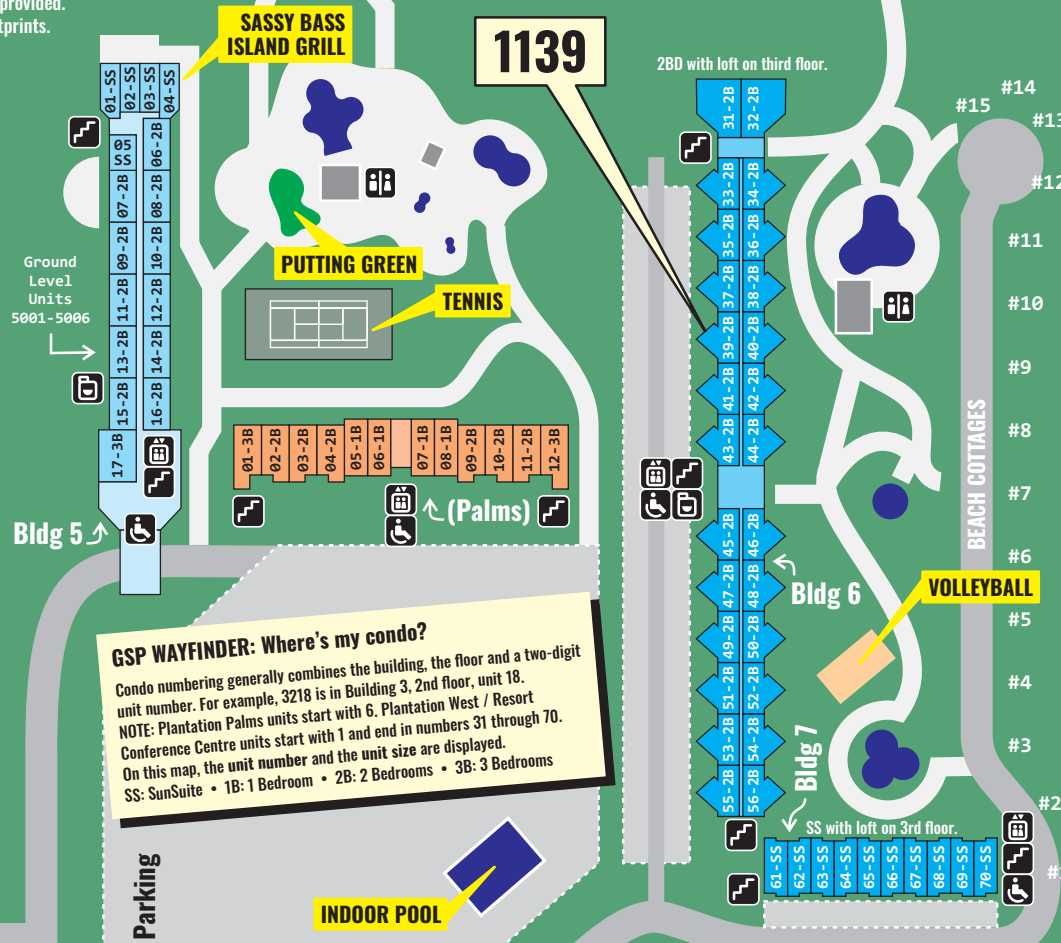

- STAIRS
- ELEVATOR
- ACCESSIBLE ENTRY
- RESTROOMS
- LAUNDRY

Help preserve our dunes.
Use beachwalks provided.
Leave only footprints.

GSP WAYFINDER: Where's my condo?

Condo numbering generally combines the building, the floor and a two-digit unit number. For example, 3218 is in Building 3, 2nd floor, unit 18.

NOTE: Plantation Palms units start with 6. Plantation West / Resort Conference Centre units start with 1 and end in numbers 31 through 70.

On this map, the unit number and the unit size are displayed.

SS: SunSuite • 1B: 1 Bedroom • 2B: 2 Bedrooms • 3B: 3 Bedrooms

GULF SHORES PLANTATION

- THE RESORT (East) - Bldgs 1-4 - 400 Plantation Rd
- DUNES (Royal Gulf Beach & Racquet Club) - Bldg 5 - 375 Plantation Rd
- PALMS - 645 Plantation Rd
- WEST (Resort Conference Centre) - Bldg 6 & 7 - 497 Plantation Rd